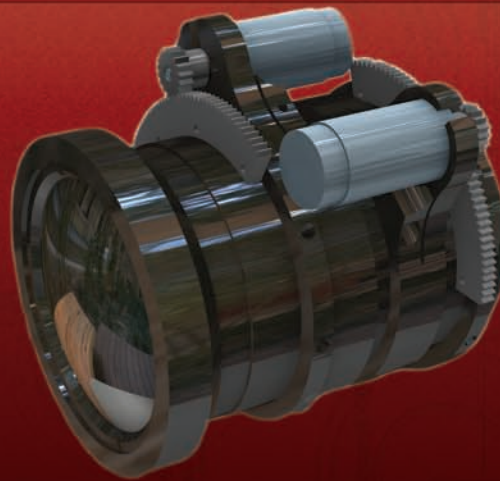

# Mithras 17

LWIR f/1.25  
20 - 60mm 3X Continuous IR Zoom

IRZOOM.COM

## LWIR 20 - 60mm 3X Continuous IR Zoom

Ideal for search and rescue or surveillance, the compact long wave Mithras 17 was developed for the new 17 $\mu$ m pixel cameras. Its ability to see through smoke and fine particulate dust make this small lens ideal for fire, police and military operations.

### Capabilities

- Obtain long wave infrared imagery, day or night
- Continuous zoom from 20mm to 60mm
- Long wave imagery allows visibility through smoke or fine dust particulate
- Quiet operation
- Compact size and weight
- Standard with Athena control card, GUI and protocol.

# Mithras 17 LWIR f/1.25 20 - 60mm 3X Continuous IR Zoom

LWIR 20 - 60mm 3X Continuous IR Zoom

Specs

<b>Lens Type:</b>	<b>Continuous Zoom</b>
<b>Spectrum:</b>	<b>Long Wave Infrared (LWIR)</b>
<b>Spectral Range:</b>	<b>8<math>\mu</math>m - 12<math>\mu</math>m</b>
<b>Zoom/Focal Range:</b>	<b>20mm - 60mm</b>
<b>Zoom Control:</b>	<b>Motorized</b>
<b>Focus Control:</b>	<b>Motorized</b>
<b>Aperture:</b>	<b>f/1.25</b>
<b>Aperture Control:</b>	<b>Fixed</b>
<b>Field of View:</b>	<b>HFOV: 7.63° - 22.88° VFOV: 5.73° - 17.17°</b>
<b>Image Diagonal:</b>	<b>13.6mm</b>
<b>Dimensions:</b>	<b>L: 4.6" (116.1mm) H: 2.8" (72.1mm) W: 2.8" (72.1mm)</b>
<b>Weight/Mass:</b>	<b>1 lb 10oz (.74kg)</b>
<b>Temperature:</b>	<b>-22° to + 122°F (-30° to + 50°C)</b>
<b>Matched to:</b>	<b>FLIR Tau 640 (17<math>\mu</math>m pixel)</b>
<b>Mount:</b>	<b>Custom to Spec</b>
<b>Part Number:</b>	<b>COI-MITHRAS17-LWIR-C-20-3</b>