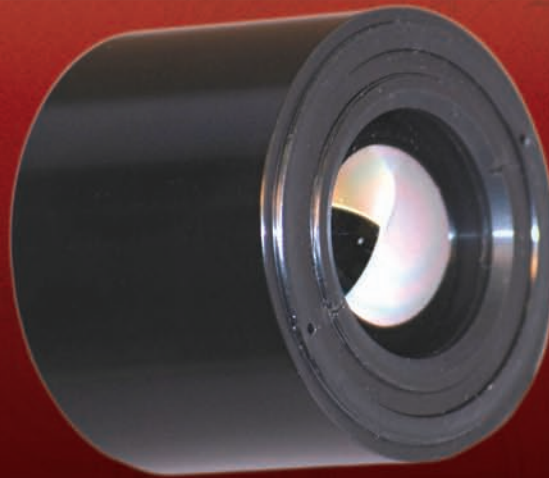

Belenus

LWIR f/1.46
Passive Athermalized Lens 7.33 EFL

IRZOOM.COM

Belenus LWIR Passive Athermalized Lens 7.33 EFL

LWIR Passive Athermalized Lens 7.33 EFL

The athermalized Belenus is uniquely designed to stay in focus without any motors, and it does so across a 70-degree (F) temperature range. With a 105° horizontal field of view, the Belenus gives its user an extremely wide angle, making it an excellent tool for situational awareness and surveillance.

Capabilities

- Athermalized to retain focus without user adjustment
- Compact size: 2.5" x 2.2"
- Lightweight
- Extremely wide field of view
- No motors
- Long wave infrared imaging offers clear visibility through smoke and fine particulate dust

Belenus LWIR f/1.46
 Passive Athermalized Lens 7.33 EFL

LWIR Passive Athermalized Lens 7.33 EFL

Specs

Lens Type:	Fixed Focal Length
Spectrum:	Long Wave Infrared (LWIR)
Spectral Range:	8μm - 12μm
Zoom/Focal Range:	7.33 EFL
Aperture:	f/1.46
Aperture Control:	Fixed
Field of View:	HFOV: 105° VFOV: 96°
Image Diagonal:	12.3mm
Dimensions:	L: 2.2" (55.1mm) H: 2.5" (63.5mm) W: 2.5" (63.5mm)
Weight/Mass:	12 oz (.34kg)
Temperature:	+50° to +122°F (+10° to +50°C)
Matched to:	FLIR Photon 640
Mount:	Custom to Spec
Part Number:	COI-BELENUS-S-7.33-1