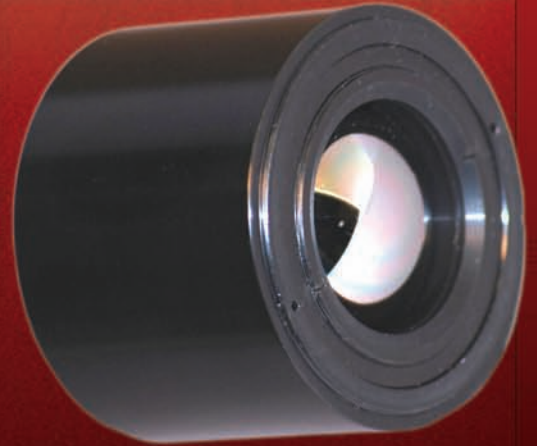

Belenus

LWIR f/1.46
Passive Athermalized Lens 7.33 EFL

IRZOOM.COM

Belenus LWIR Passive Athermalized Lens 7.33 EFL

LWIR Passive Athermalized Lens 7.33 EFL

The athermalized Belenus is uniquely designed to stay in focus without any motors, and it does so across a 70-degree (F) temperature range. With a 105° horizontal field of view, the Belenus gives its user an extremely wide angle, making it an excellent tool for situational awareness and surveillance.

Capabilities

- Athermalized to retain focus without user adjustment
- Compact size: 2.5" x 2.2"
- Lightweight
- Extremely wide field of view
- No motors
- Long wave infrared imaging offers clear visibility through smoke and fine particulate dust

Belenus LWIR f/1.46
 Passive Athermalized Lens 7.33 EFL

LWIR Passive Athermalized Lens 7.33 EFL

Specs

Lens Type:	Fixed Focal Length
Spectrum:	Long Wave Infrared (LWIR)
Spectral Range:	8μm - 12μm
Zoom/Focal Range:	7.33 EFL
Aperture:	f/1.46
Aperture Control:	Fixed
Field of View:	HFOV: 105° VFOV: 96°
Image Diagonal:	12.3mm
Dimensions:	L: 2.2" (55.1mm) H: 2.5" (63.5mm) W: 2.5" (63.5mm)
Weight/Mass:	12 oz (.34kg)
Temperature:	+50° to +122°F (+10° to +50°C)
Matched to:	FLIR Photon 640
Mount:	Custom to Spec
Part Number:	COI-BELENUS-S-7.33-1